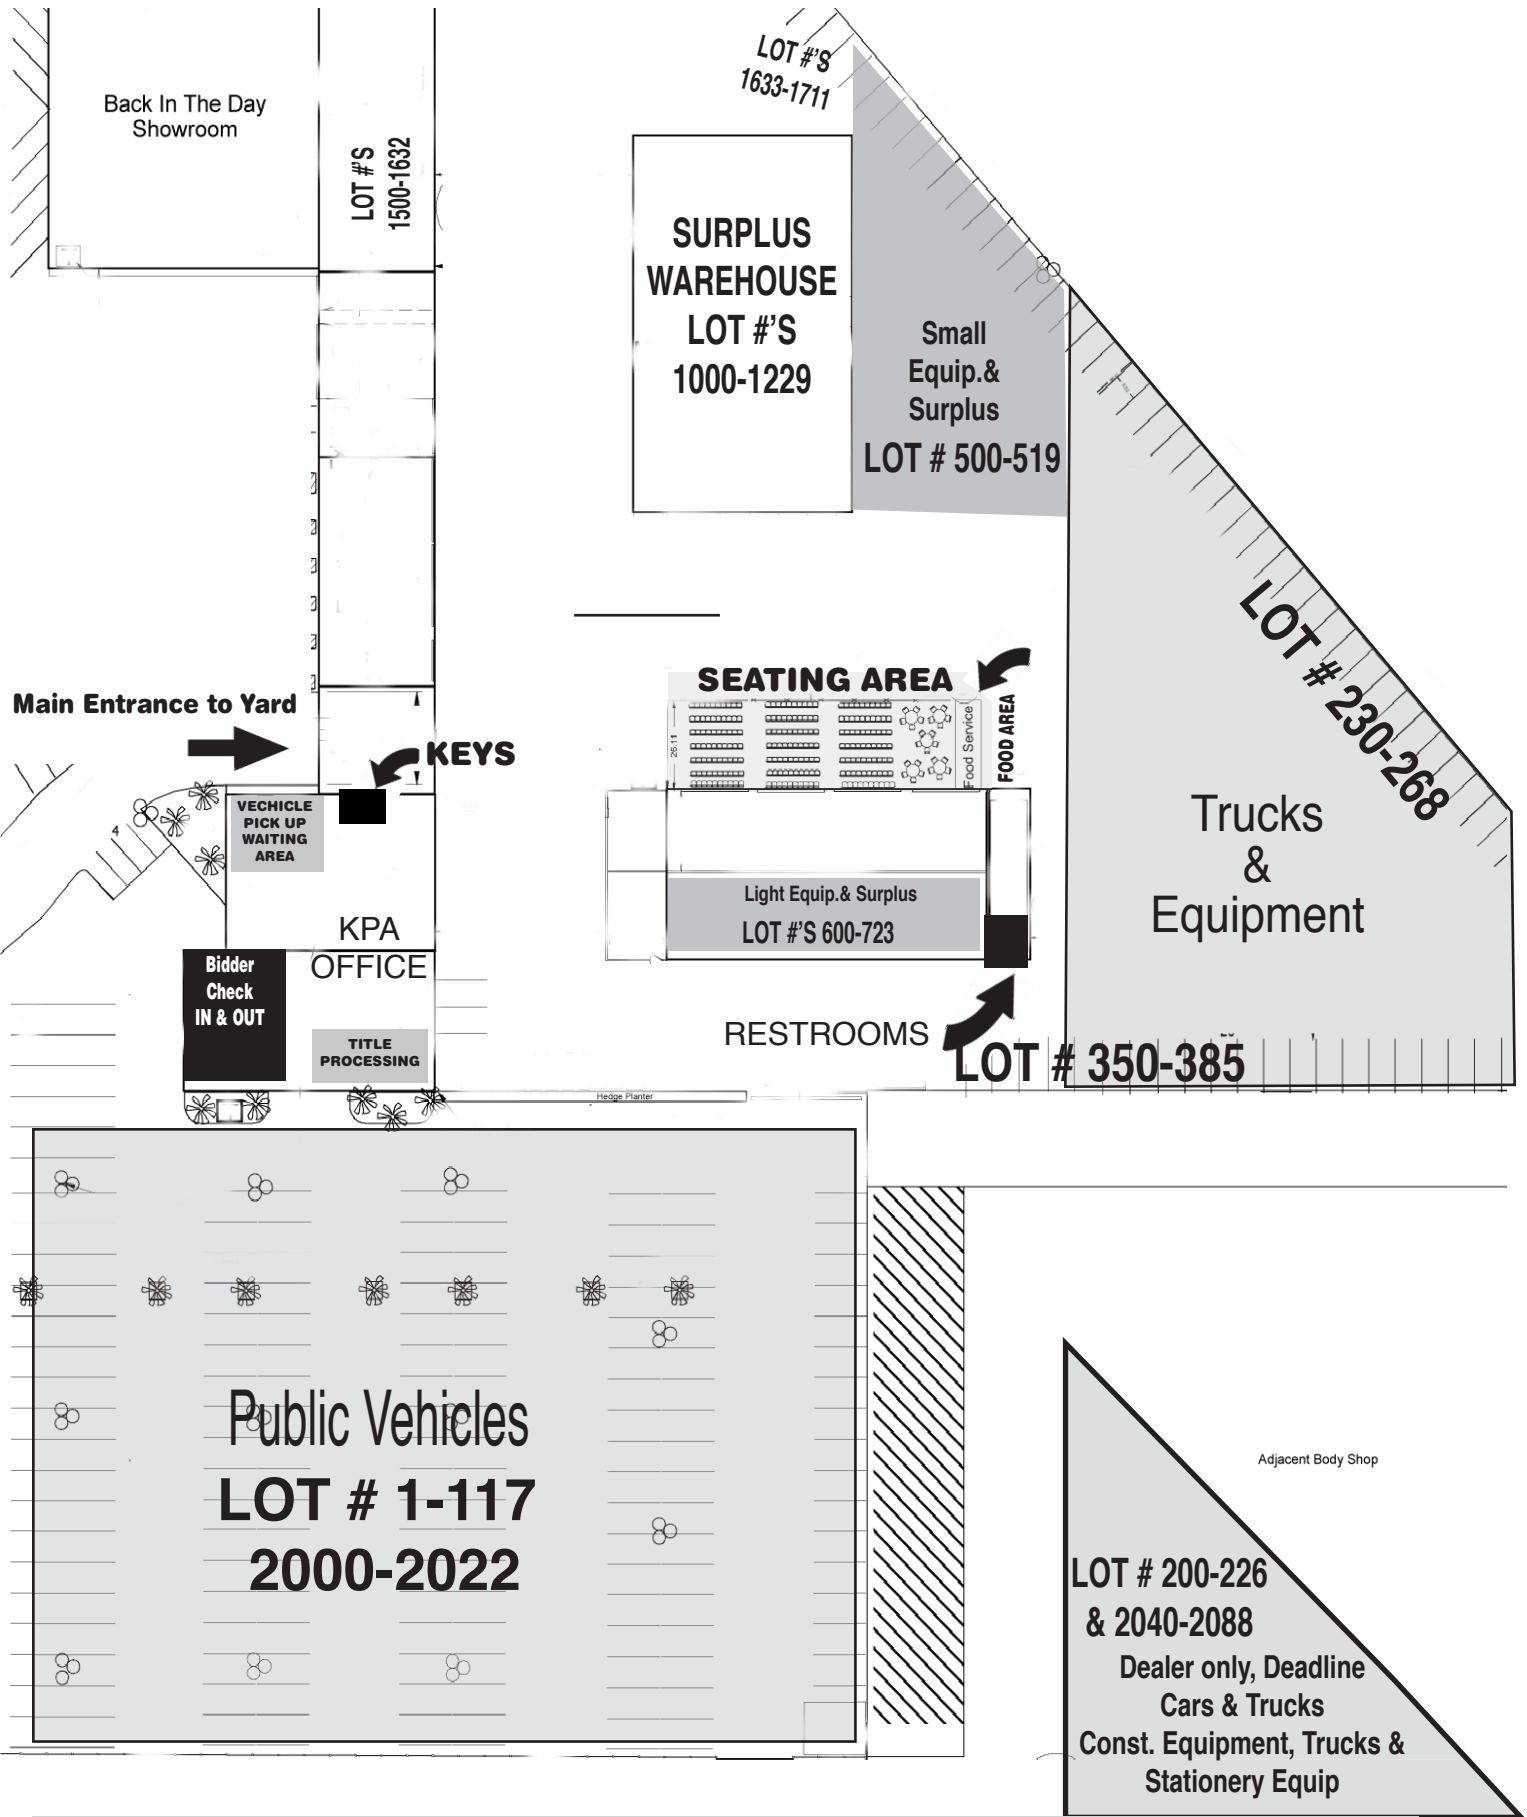

213TH ST.

Auction Date 5/19/2012

LOT #

Please note all items have a 15%BUYERS PREMIUM unless otherwise noted!