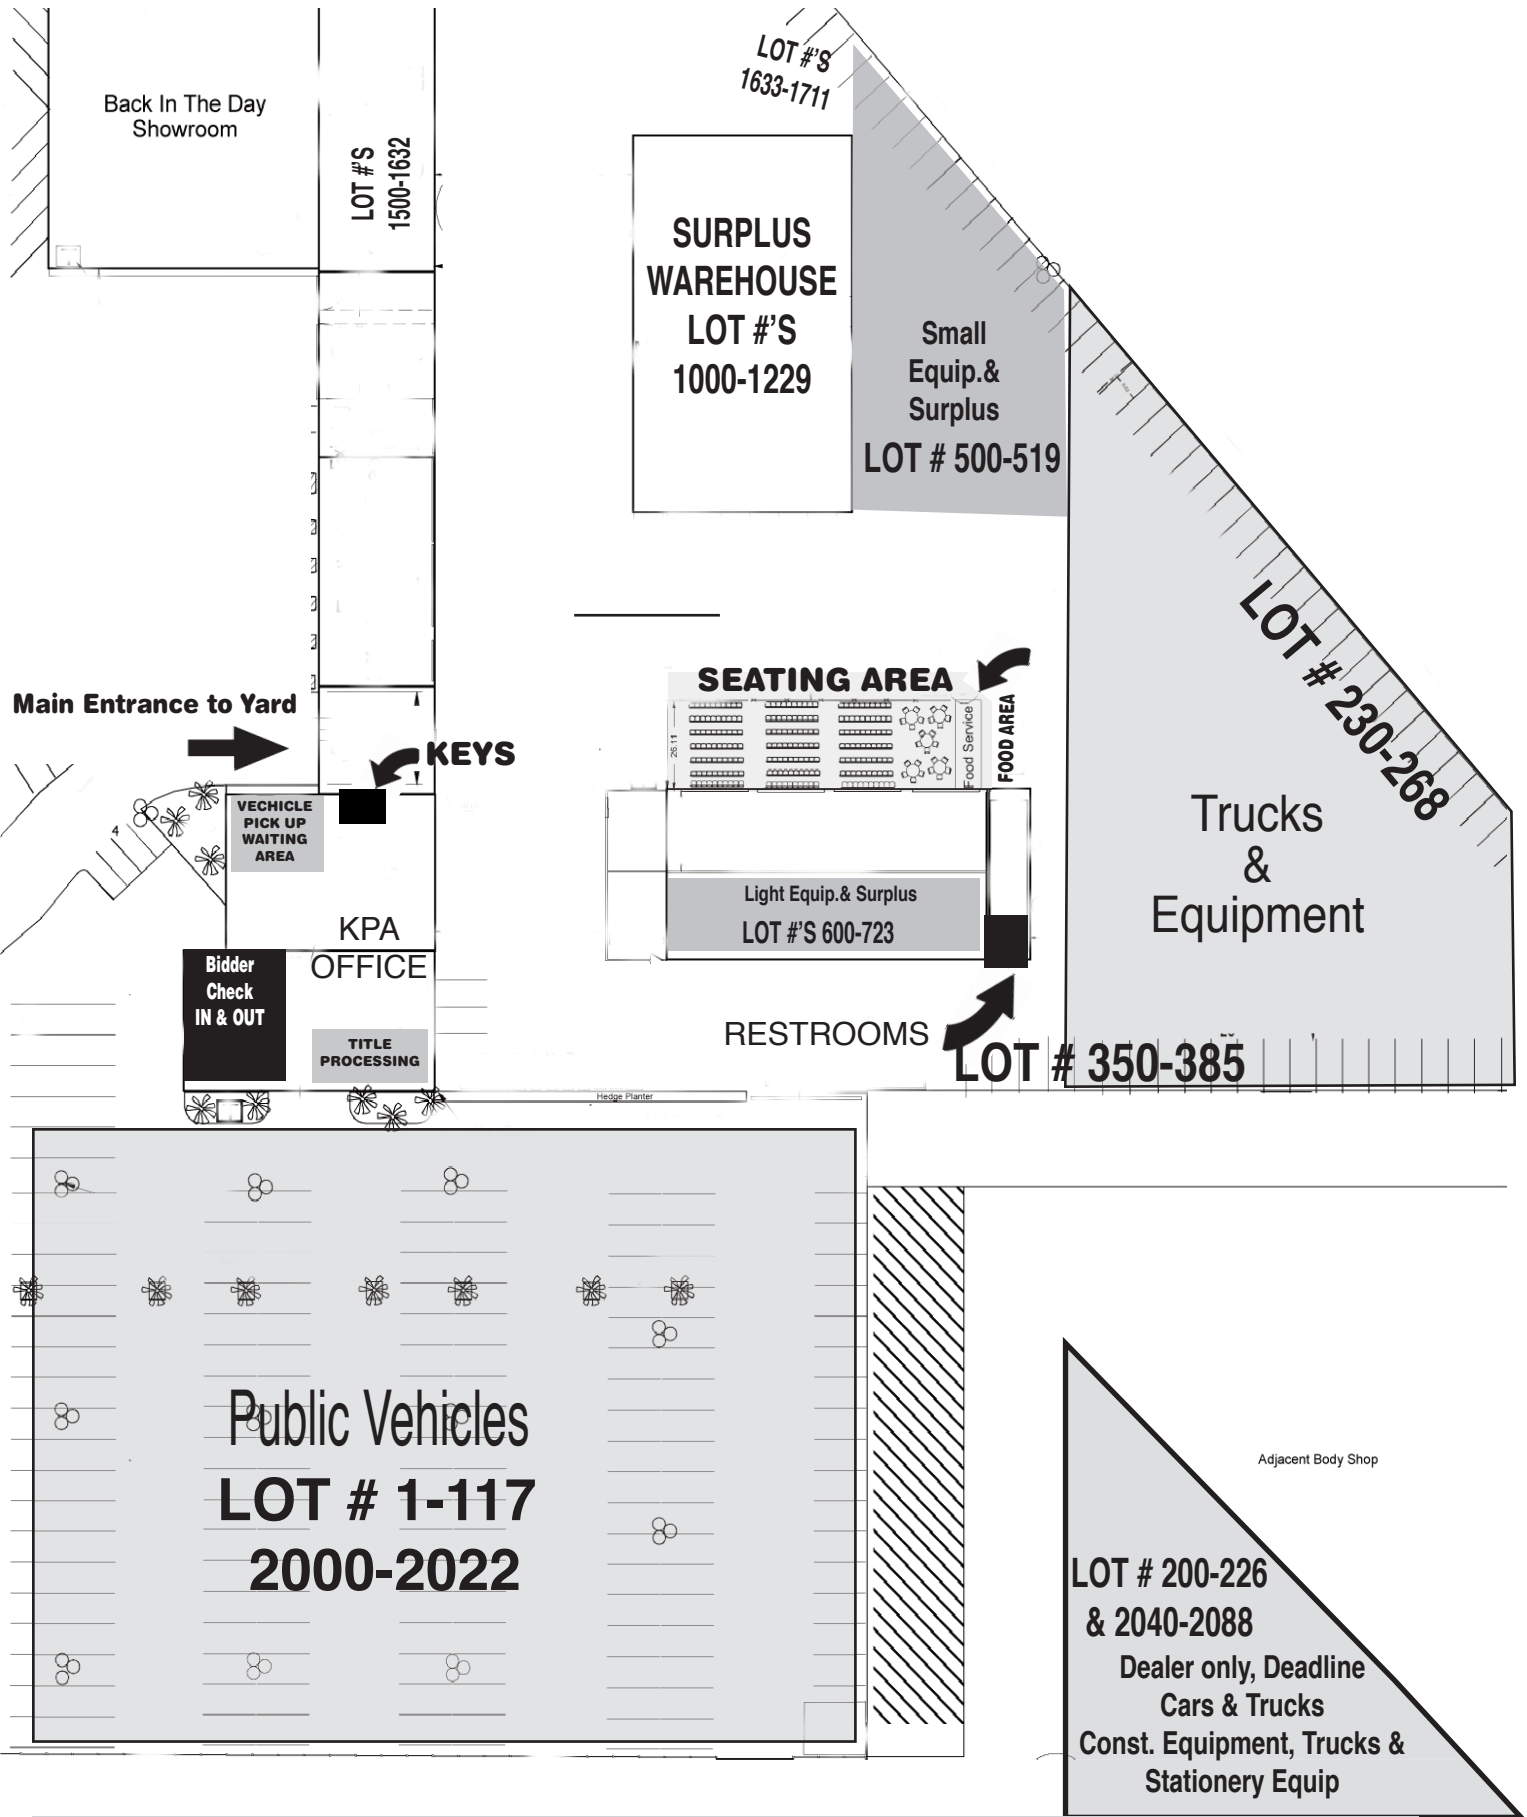

Back In The Day Showroom

LOT #S
1500-1632

LOT #S
1633-1711

**SURPLUS
WAREHOUSE**
LOT #S
1000-1229

Small
Equip. &
Surplus
LOT # 500-519

LOT # 230-268

Trucks
&
Equipment

SEATING AREA

Food Service
FOOD AREA

Light Equip. & Surplus
LOT #S 600-723

RESTROOMS

LOT # 350-385

Main Entrance to Yard

KEYS

VEHICLE
PICK UP
WAITING
AREA

KPA
OFFICE

Bidder
Check
IN & OUT

TITLE
PROCESSING

Public Vehicles
LOT # 1-117
2000-2022

Adjacent Body Shop

LOT # 200-226
& 2040-2088
Dealer only, Deadline
Cars & Trucks
Const. Equipment, Trucks &
Stationery Equip

213TH ST.